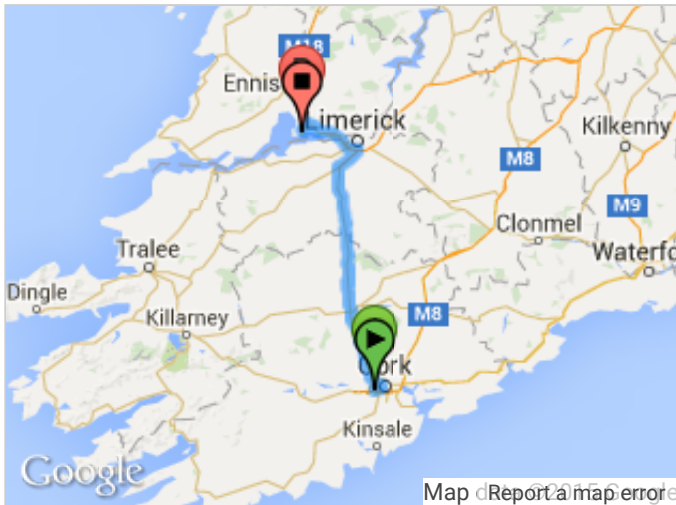

Route Planner

From Cork Institute of Technology, Rossa Avenue, Co. Cork, Ireland, **to** Shannon Airport (SNN), Co. Clare, Ireland,

Distance: 125.01 Show Distances in Miles | **Time:** 1 hr 47 min

Directions	Distance
1. Start: Head east	0
2. At the roundabout, take the 1st exit onto Rossa Ave	0.18
3. Turn right onto Model Farm Rd/R608	0.51
4. Turn left onto Victoria Cross/N71	2.29
5. Slight right onto Carrigrohane Rd/N22	2.76
6. Slight left to stay on Carrigrohane Rd/N22	2.88
7. Turn left onto Western Rd/R846	3
8. Turn right onto Sunday's Well Rd/R846	3.34
9. Turn left onto Shanakiel Rd	3.89
10. Merge onto Blarney St	4.79
11. Turn right	5.87
12. Turn right onto R617	10.11
13. Merge onto N20 via the ramp to Mallow/Limerick	10.61
14. At the roundabout, take the 2nd exit onto Limerick Rd/N20	36.41
15. At the roundabout, take the 2nd exit and stay on Limerick Rd/N20 Continue to follow N20	36.94
16. Take the ramp to N20/Limerick/N7/Dublin	89.02
17. Continue onto M20	89.63
18. At junction 1, take the N18 exit to Galway/Limerick (Centre)/Airport/N69	98.85
19. Continue onto N18 Partial toll road	99.32

20. Take the N19 ramp to Shannon/Airport	119.98
21. At the roundabout, take the 1st exit onto N19	120.42
22. At Shannon Town Roundabout, take the 3rd exit and stay on N19	121.91
23. At Drumgeely Roundabout, take the 2nd exit and stay on N19	123.26
24. At the roundabout, take the 2nd exit	124.2
25. Slight left Partial restricted usage road	124.27